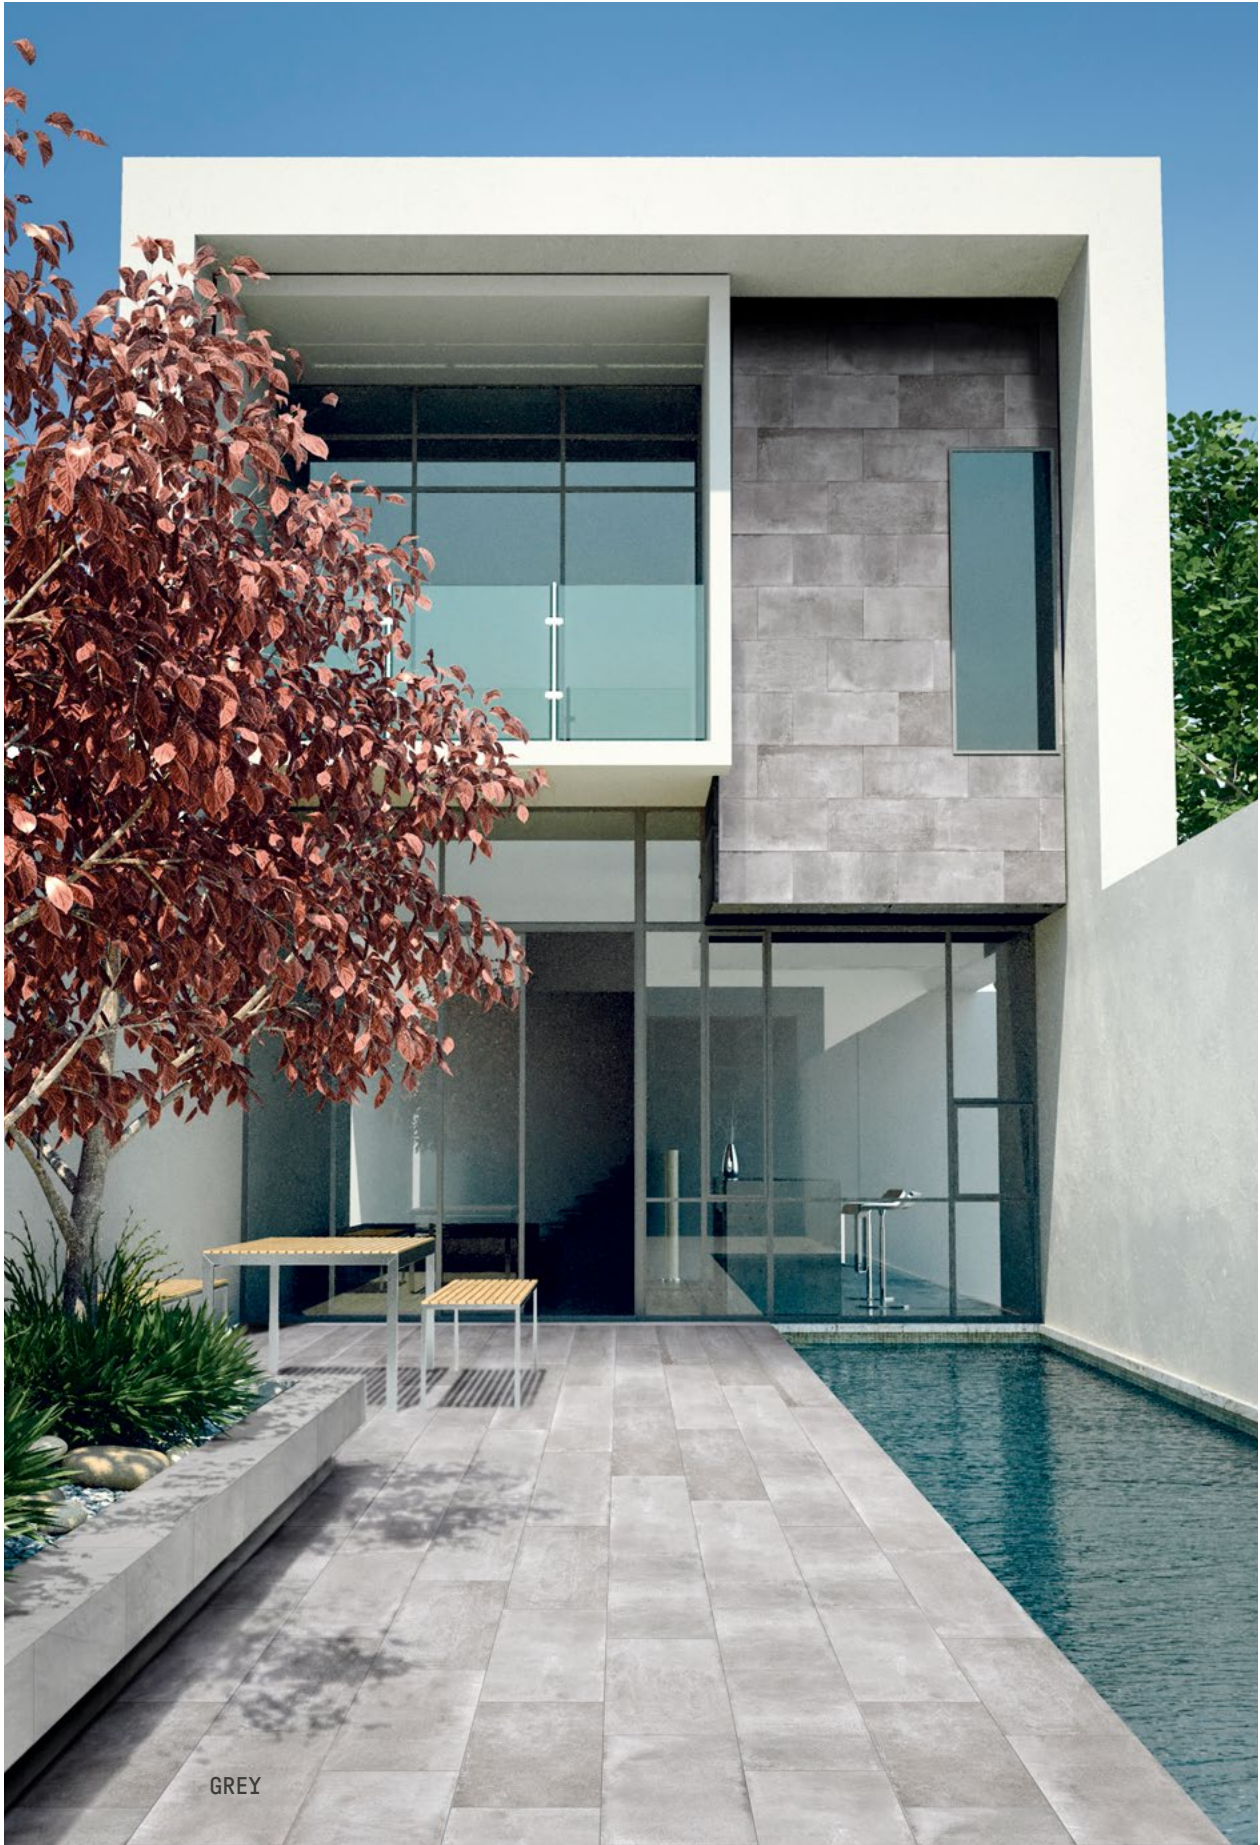

OATS
FLOUR
SUGAR
COFFEE

GREY

TAUPE

BE050RE / BETON LIGHT GREY / Rettificato / 60x60 / 24"x24"

68

Light grey

RET

RETTIFICATO

OUT

ESTERNO

R11

BE020 / BETON LIGHT GREY / GRIP / R11 / 30x60 / 12"x24"

60

BE010NA / BETON LIGHT GREY / Naturale / 60,8x60,8 / 24"x24"

63

NAT