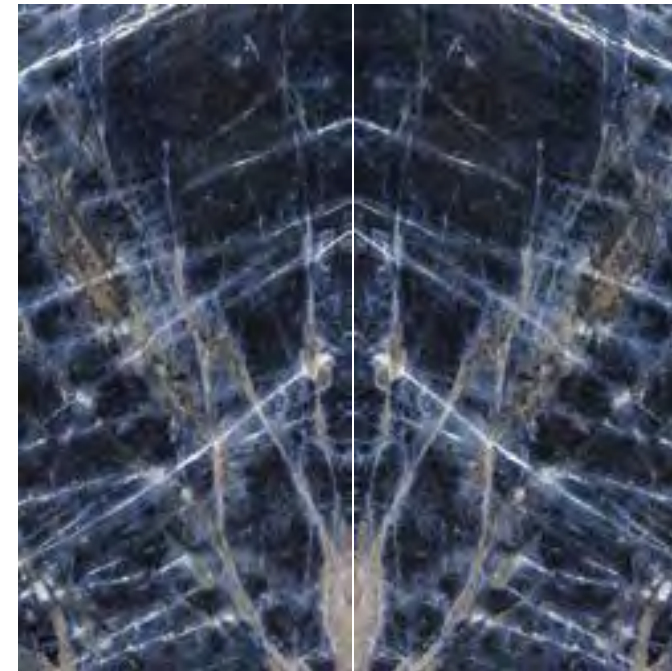

Book Match

Grande Marble Look Sodalite Blu Book Match Rett. 160x320
Lux - 6 mm

Book Match A

Book Match B