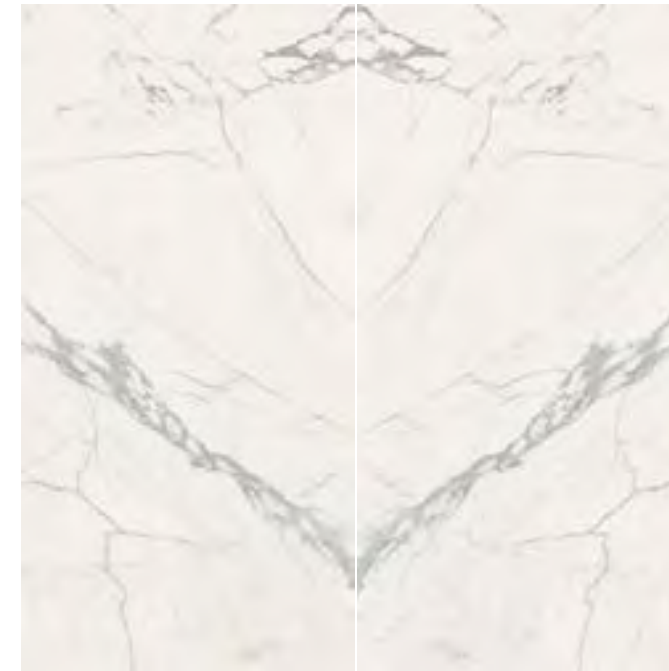

Book Match

Grande Marble Look Statuario Book Match Rett. 160x320
Lux - 6 mm

Book Match A

Book Match B

Grande Marble Look Statuario Book Match Rett. 120x240
Naturale/Lux - 6 mm