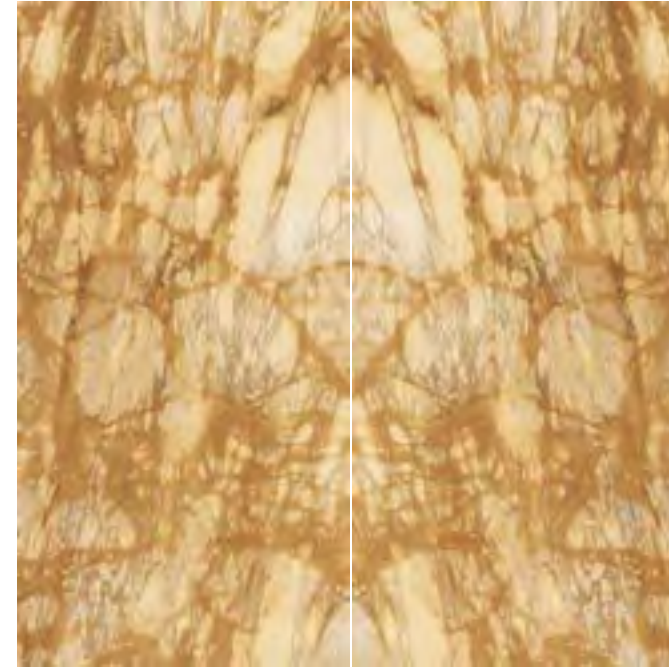

Book Match

**Grande Marble Look Giallo Siena Book Match Rett. 160x320
Lux - 6 mm**

Book Match A

Book Match B