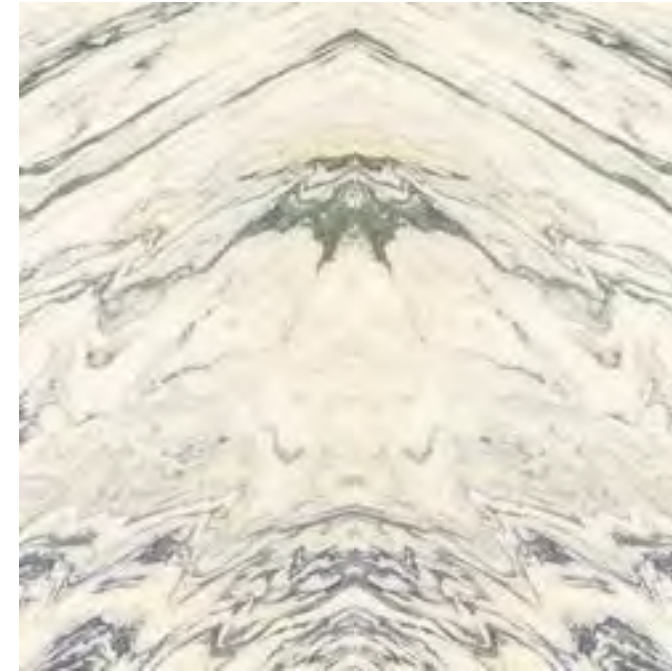

Book Match

Grande Marble Look Bianco Arni Book Match Rett. 160x320
Lux - 6 mm

Book Match A

Book Match B